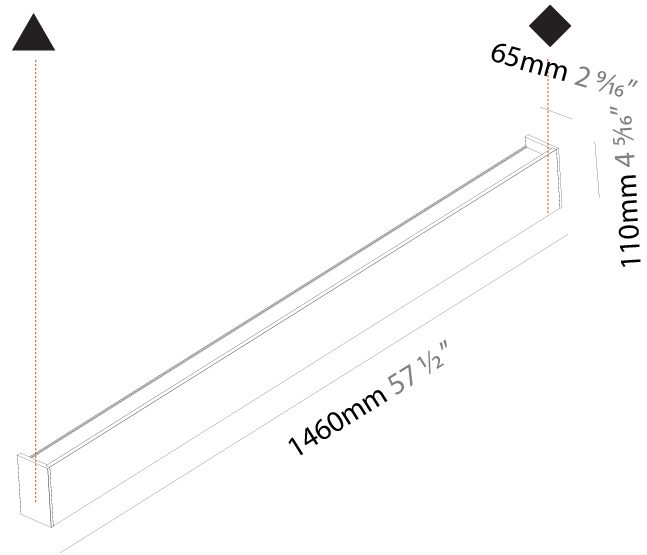

GENERAL

Series: Never Ending
Brand: Prolicht
Division: Architectural
Mounting Type: Surface
Mounting Location: Wall
Subcategory: Profile

PHYSICAL

Shape: Rectangle
Length (mm): 1460
Length (in): 57 1/2
Height (mm): 110
Height (in): 4 5/16
Extension (mm): 65
Extension (in): 2 9/16
Light Distribution: Direct / Indirect
Weight (kg): 5.3
Weight (lbs): 11.68
Diffuser: PMMA - Opal
Fixture Finish: ANA / SSR / BKV / CWI / CRY / HAB / MSR / UFT / ITA / RUA / OGR / FTG / MYG / RWR / LOD / PUS / FRO / FUP / KIA / POP / BLS / SPG / MEY / GOH / GUM / CHC / COM / ABZ / JAG / OBR / MOS / ROR
Fixture Material: Extruded Aluminum

ELECTRICAL

Lamp Type: LED (Zhaga Standard)
Input Wattage (W): 25
Total Output Wattage (W): 20 / 18.5 (3500K)
Dimming: Non-Dimming / Phase Dimming (120Vac only) / 0-10V Dimming
Driver Included: Yes
Driver Location: Integrated
Driver Type: Constant Current - 120/277Vac
Driver Class: Class 2
Input Voltage (V): 120 - 277
Constant Current (MA): 350 / 625 (3500K)

LED

Color Temperature (°K): 3000 / 3500 / 4000
Max. Delivered Lumen (lm): 1530 / 1578 / 1610
CRI: >80 CRI
Lamp Life (hrs): 50000

OPTICAL

RATINGS AND CERTIFICATIONS

Certified By: Certified for North American Standards
IP rating: IP20

PROJECT
TYPE
SPECIFIER
QUANTITY
DATE