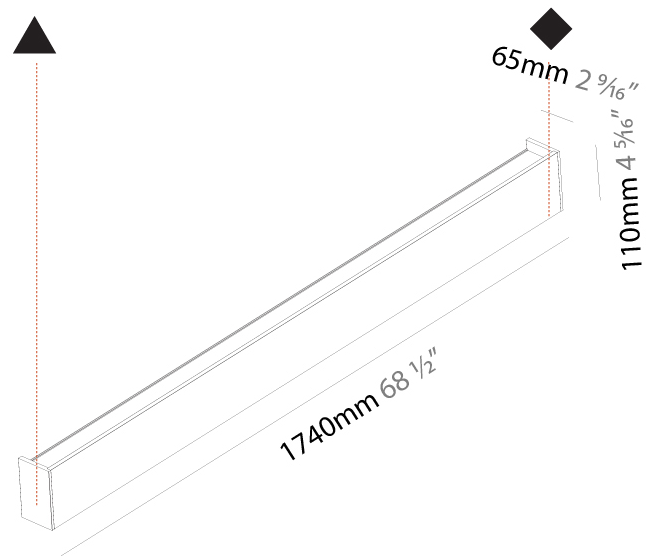

GENERAL

Series: Never Ending
Brand: Prolicht
Division: Architectural
Mounting Type: Surface
Mounting Location: Wall
Subcategory: Profile

PHYSICAL

Shape: Rectangle
Length (mm): 1740
Length (in): 68 1/2
Height (mm): 110
Depth (mm): 65
Height (in): 4 5/16
Depth (in): 2 9/16
Light Distribution: Direct / Indirect
Weight (kg): 6.2
Weight (lbs): 13.67
Diffuser: PMMA - Opal
Fixture Finish: ANA / SSR / BKV / CWI / CRY / HAB / MSR / UFT / ITA / RUA / OGR / FTG / MYG / RWR / LOD / PUS / FRO / FUP / KIA / POP / BLS / SPG / MEY / GOH / GUM / CHC / COM / ABZ / JAG / OBR / MOS / ROR
Fixture Material: Extruded Aluminum

ELECTRICAL

Lamp Type: LED (Zhaga Standard)
Input Wattage (W): 30
Total Output Wattage (W): 24 / 22.2 (3500K)
Dimming: Non-Dimming / Phase Dimming (120Vac only) / 0-10V Dimming
Driver Included: Yes
Driver Location: Integrated
Driver Type: Constant Current - 120 / 277Vac
Driver Class: Class 2
Input Voltage (V): 120 - 277
Constant Current (MA): 350 / 750 (3500K)

LED

Color Temperature (°K): 3000 / 3500 / 4000
Max. Delivered Lumen (lm): 1830 / 1901 / 1940
CRI: >80 CRI
Lamp Life (hrs): 50000

OPTICAL

RATINGS AND CERTIFICATIONS

Certified By: Certified for North American Standards
IP rating: IP20

PROJECT
TYPE
SPECIFIER
QUANTITY
DATE